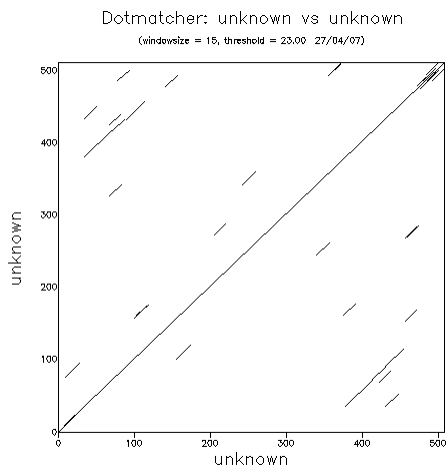

PDI

effect of window
size and
Threshold

Window: 10, threshold 23

Window: 10, threshold 15

Window: 15, threshold 23