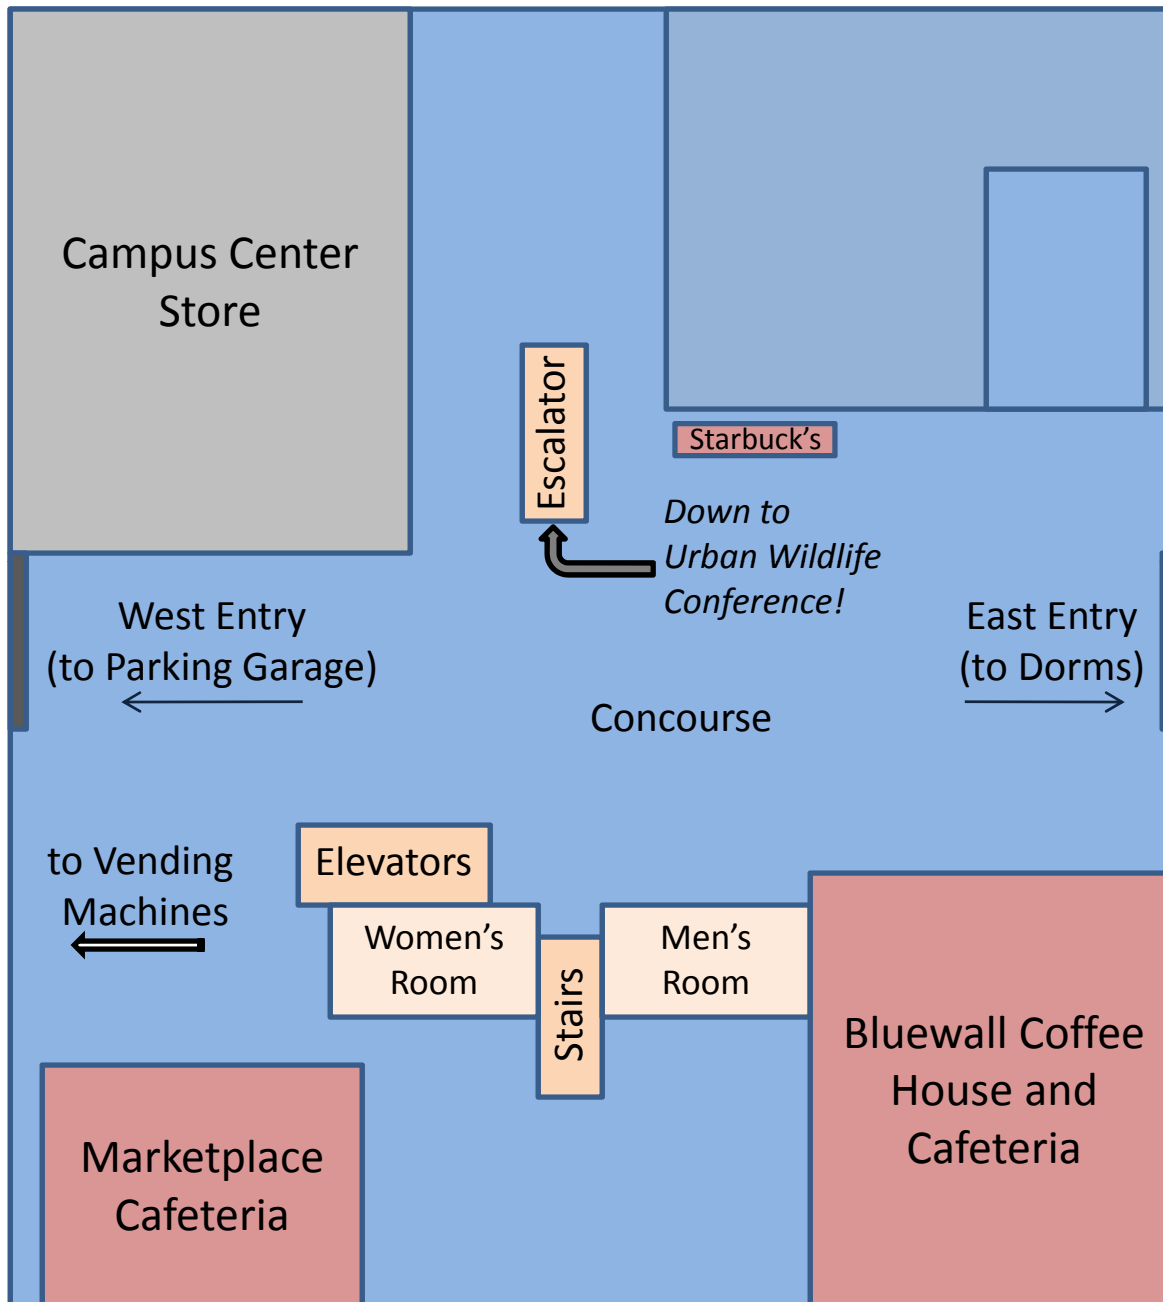

Lincoln Campus Center Second (Entry Level) Floor

Escalator – down to lower level and the *Urban Wildlife Conference*.

Food and Drink:

- Bluewall Coffee House & Cafeteria
- Marketplace Cafeteria
- Starbuck's Coffee Cart
- Vending Machines

Campus Center Store:

- UMass clothing and paraphernalia
 - Stationary and greeting cards
 - Computers, software, supplies
 - Some books
-

Events:

- Sunday evening reception* – Amherst Room, 10th Floor.
- Tuesday evening banquet* – Marriott Center, 11th Floor.